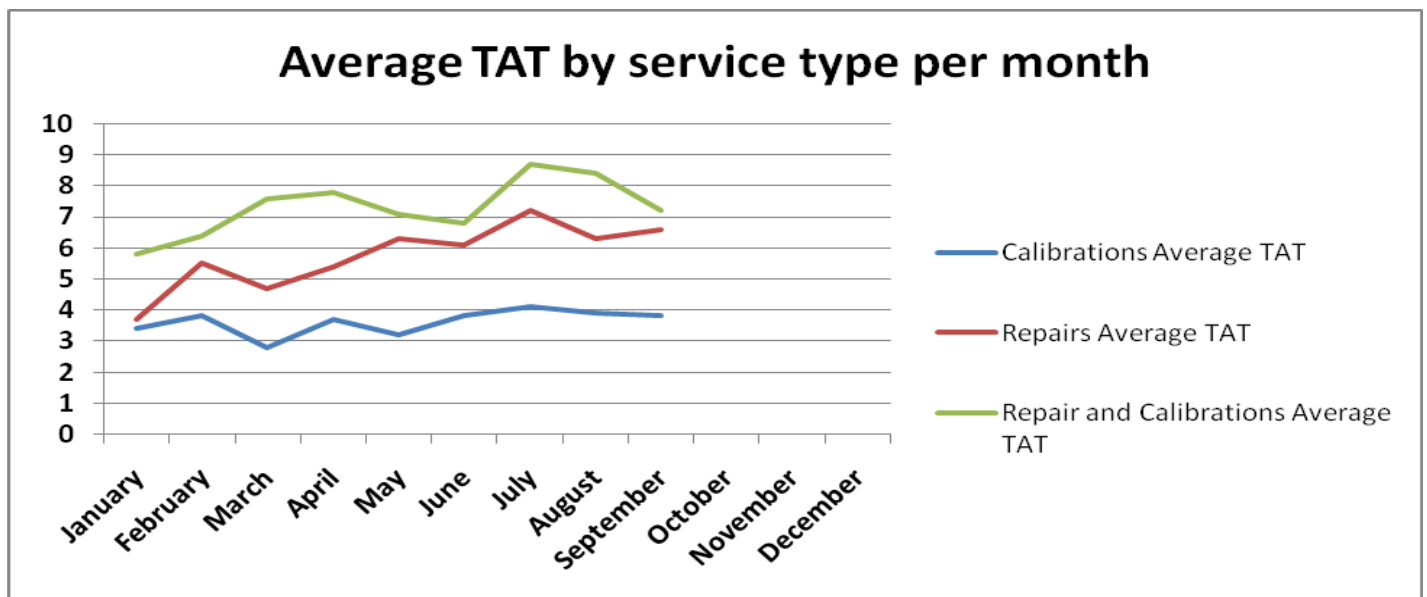

HISTORICAL SERVICE PERFORMANCE

- CAL TAT (Internal Only)
- REPAIR TAT (Internal only)
- CAL + REPAIR TAT (Internal only)